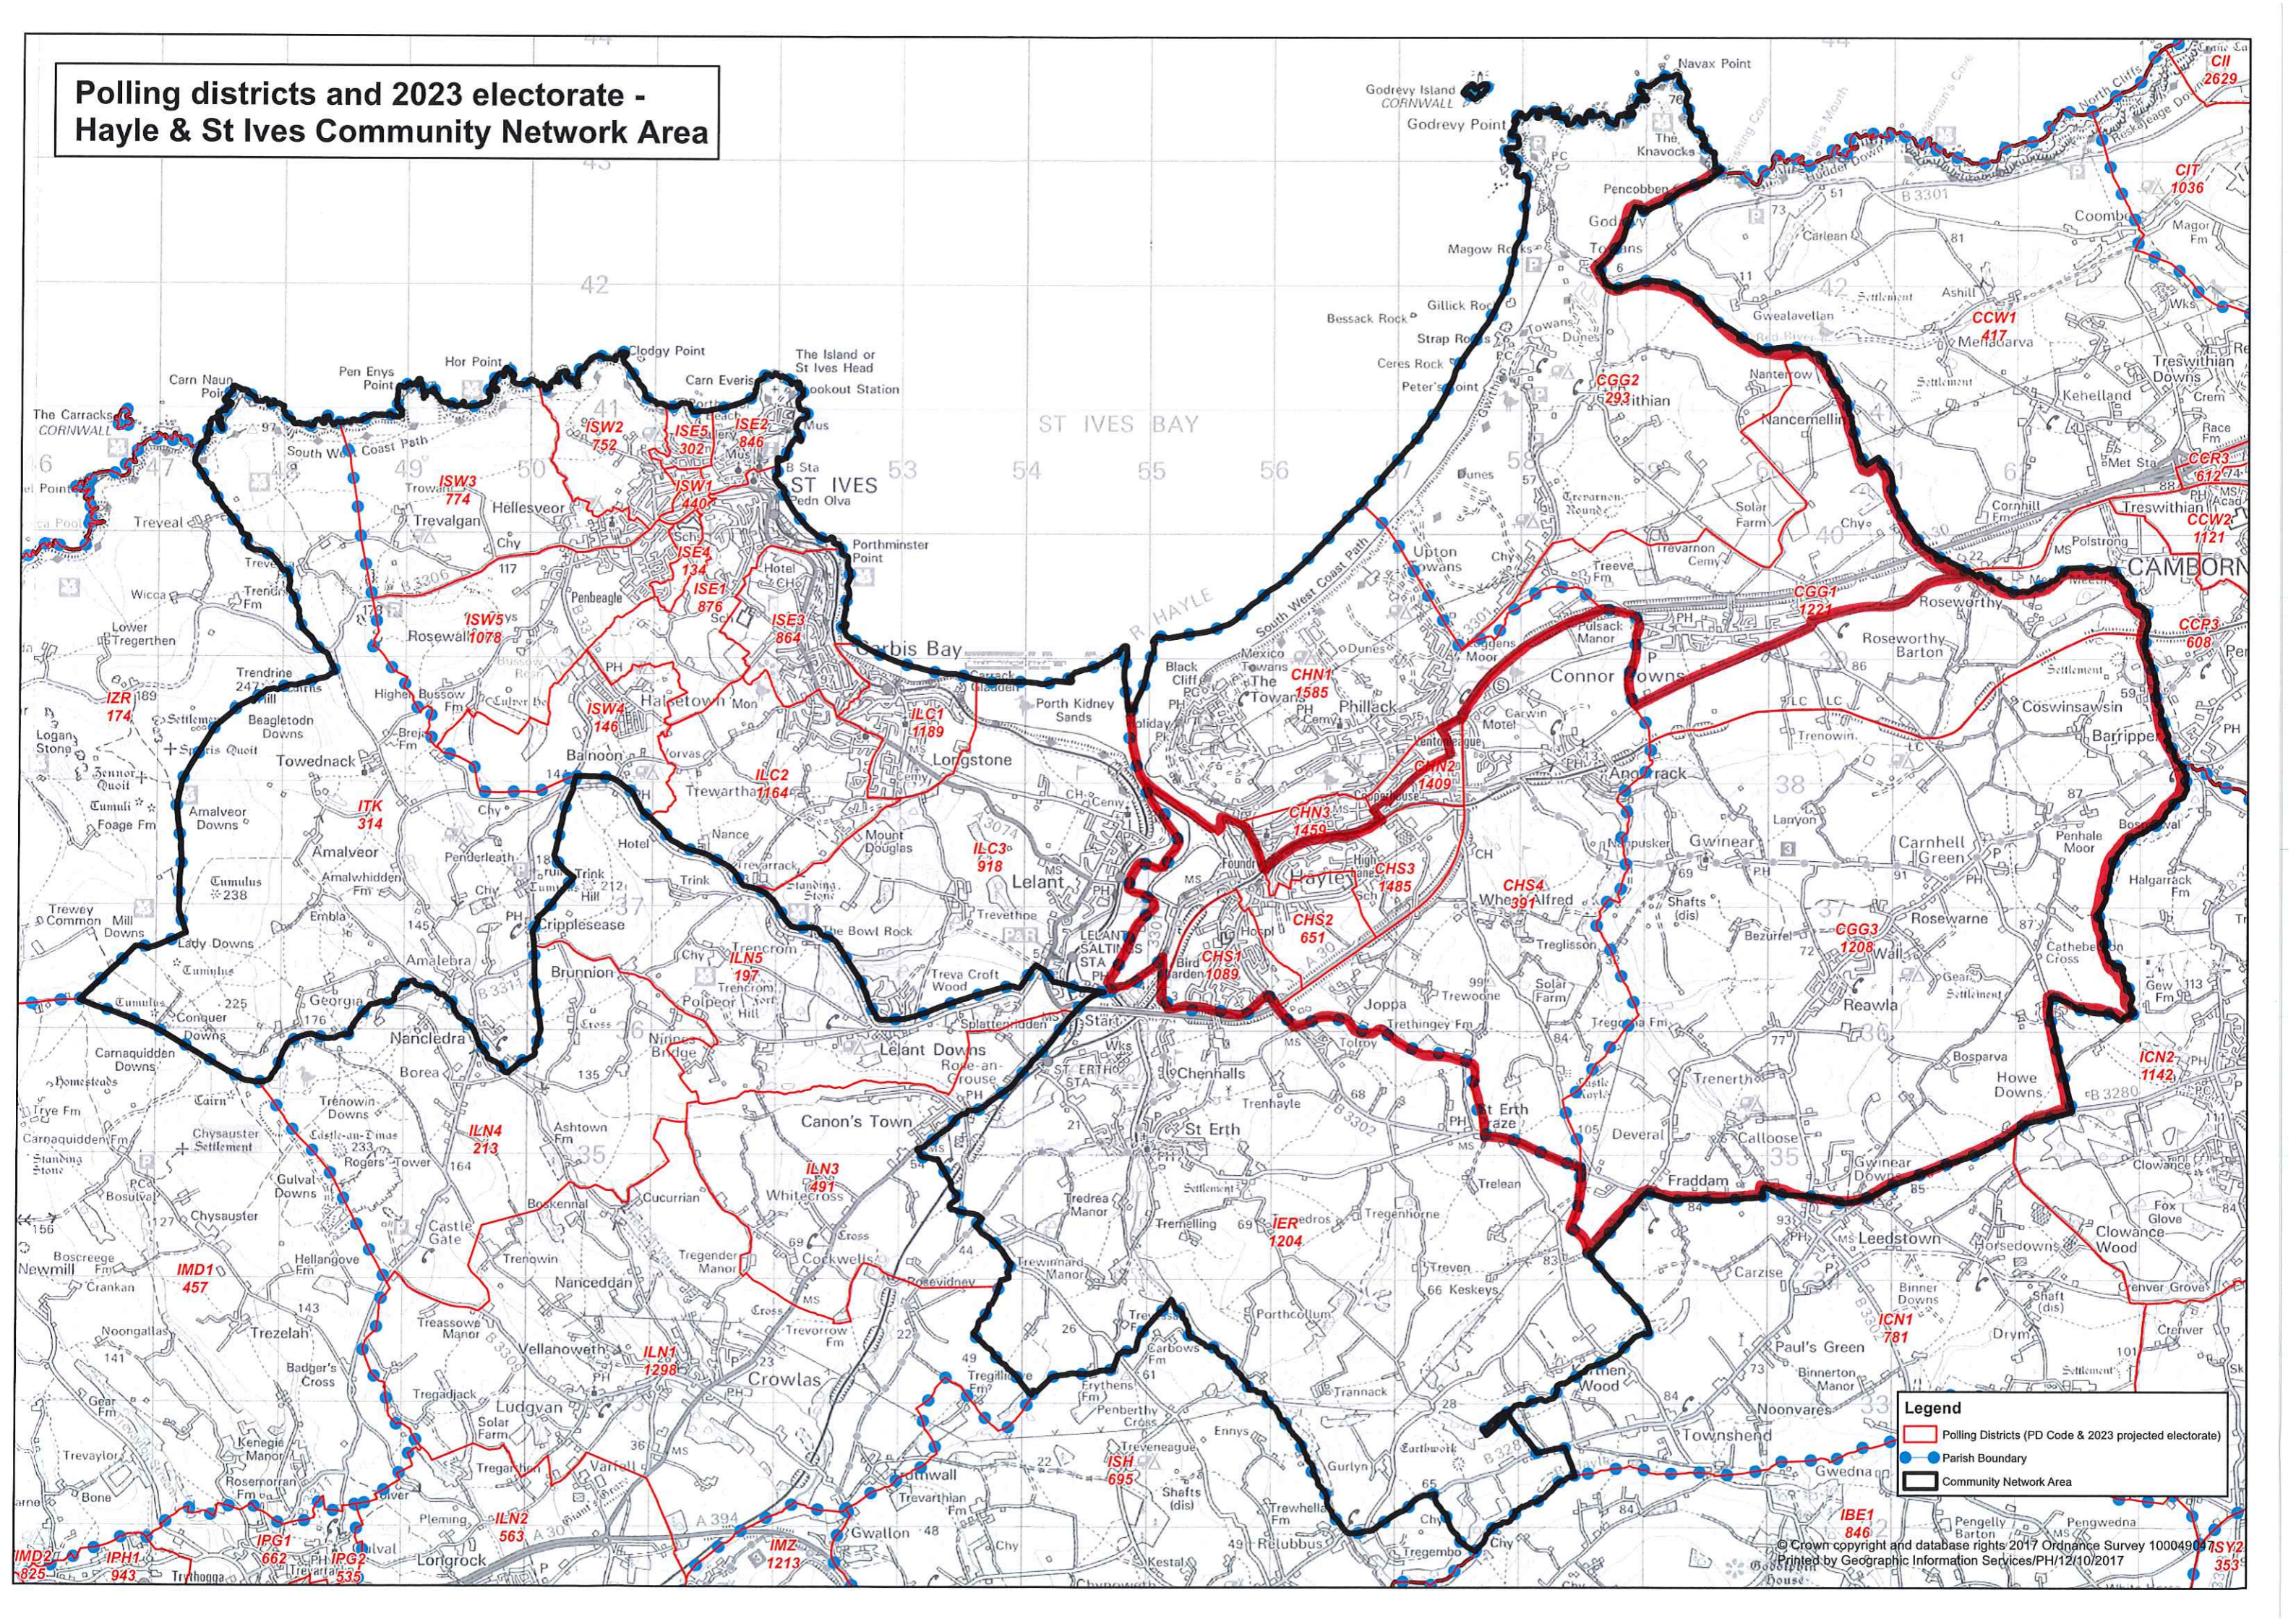

Polling districts and 2023 electorate - Hayle & St Ives Community Network Area

Legend

- Polling Districts (PD Code & 2023 projected electorate)
- Parish Boundary
- ▭ Community Network Area