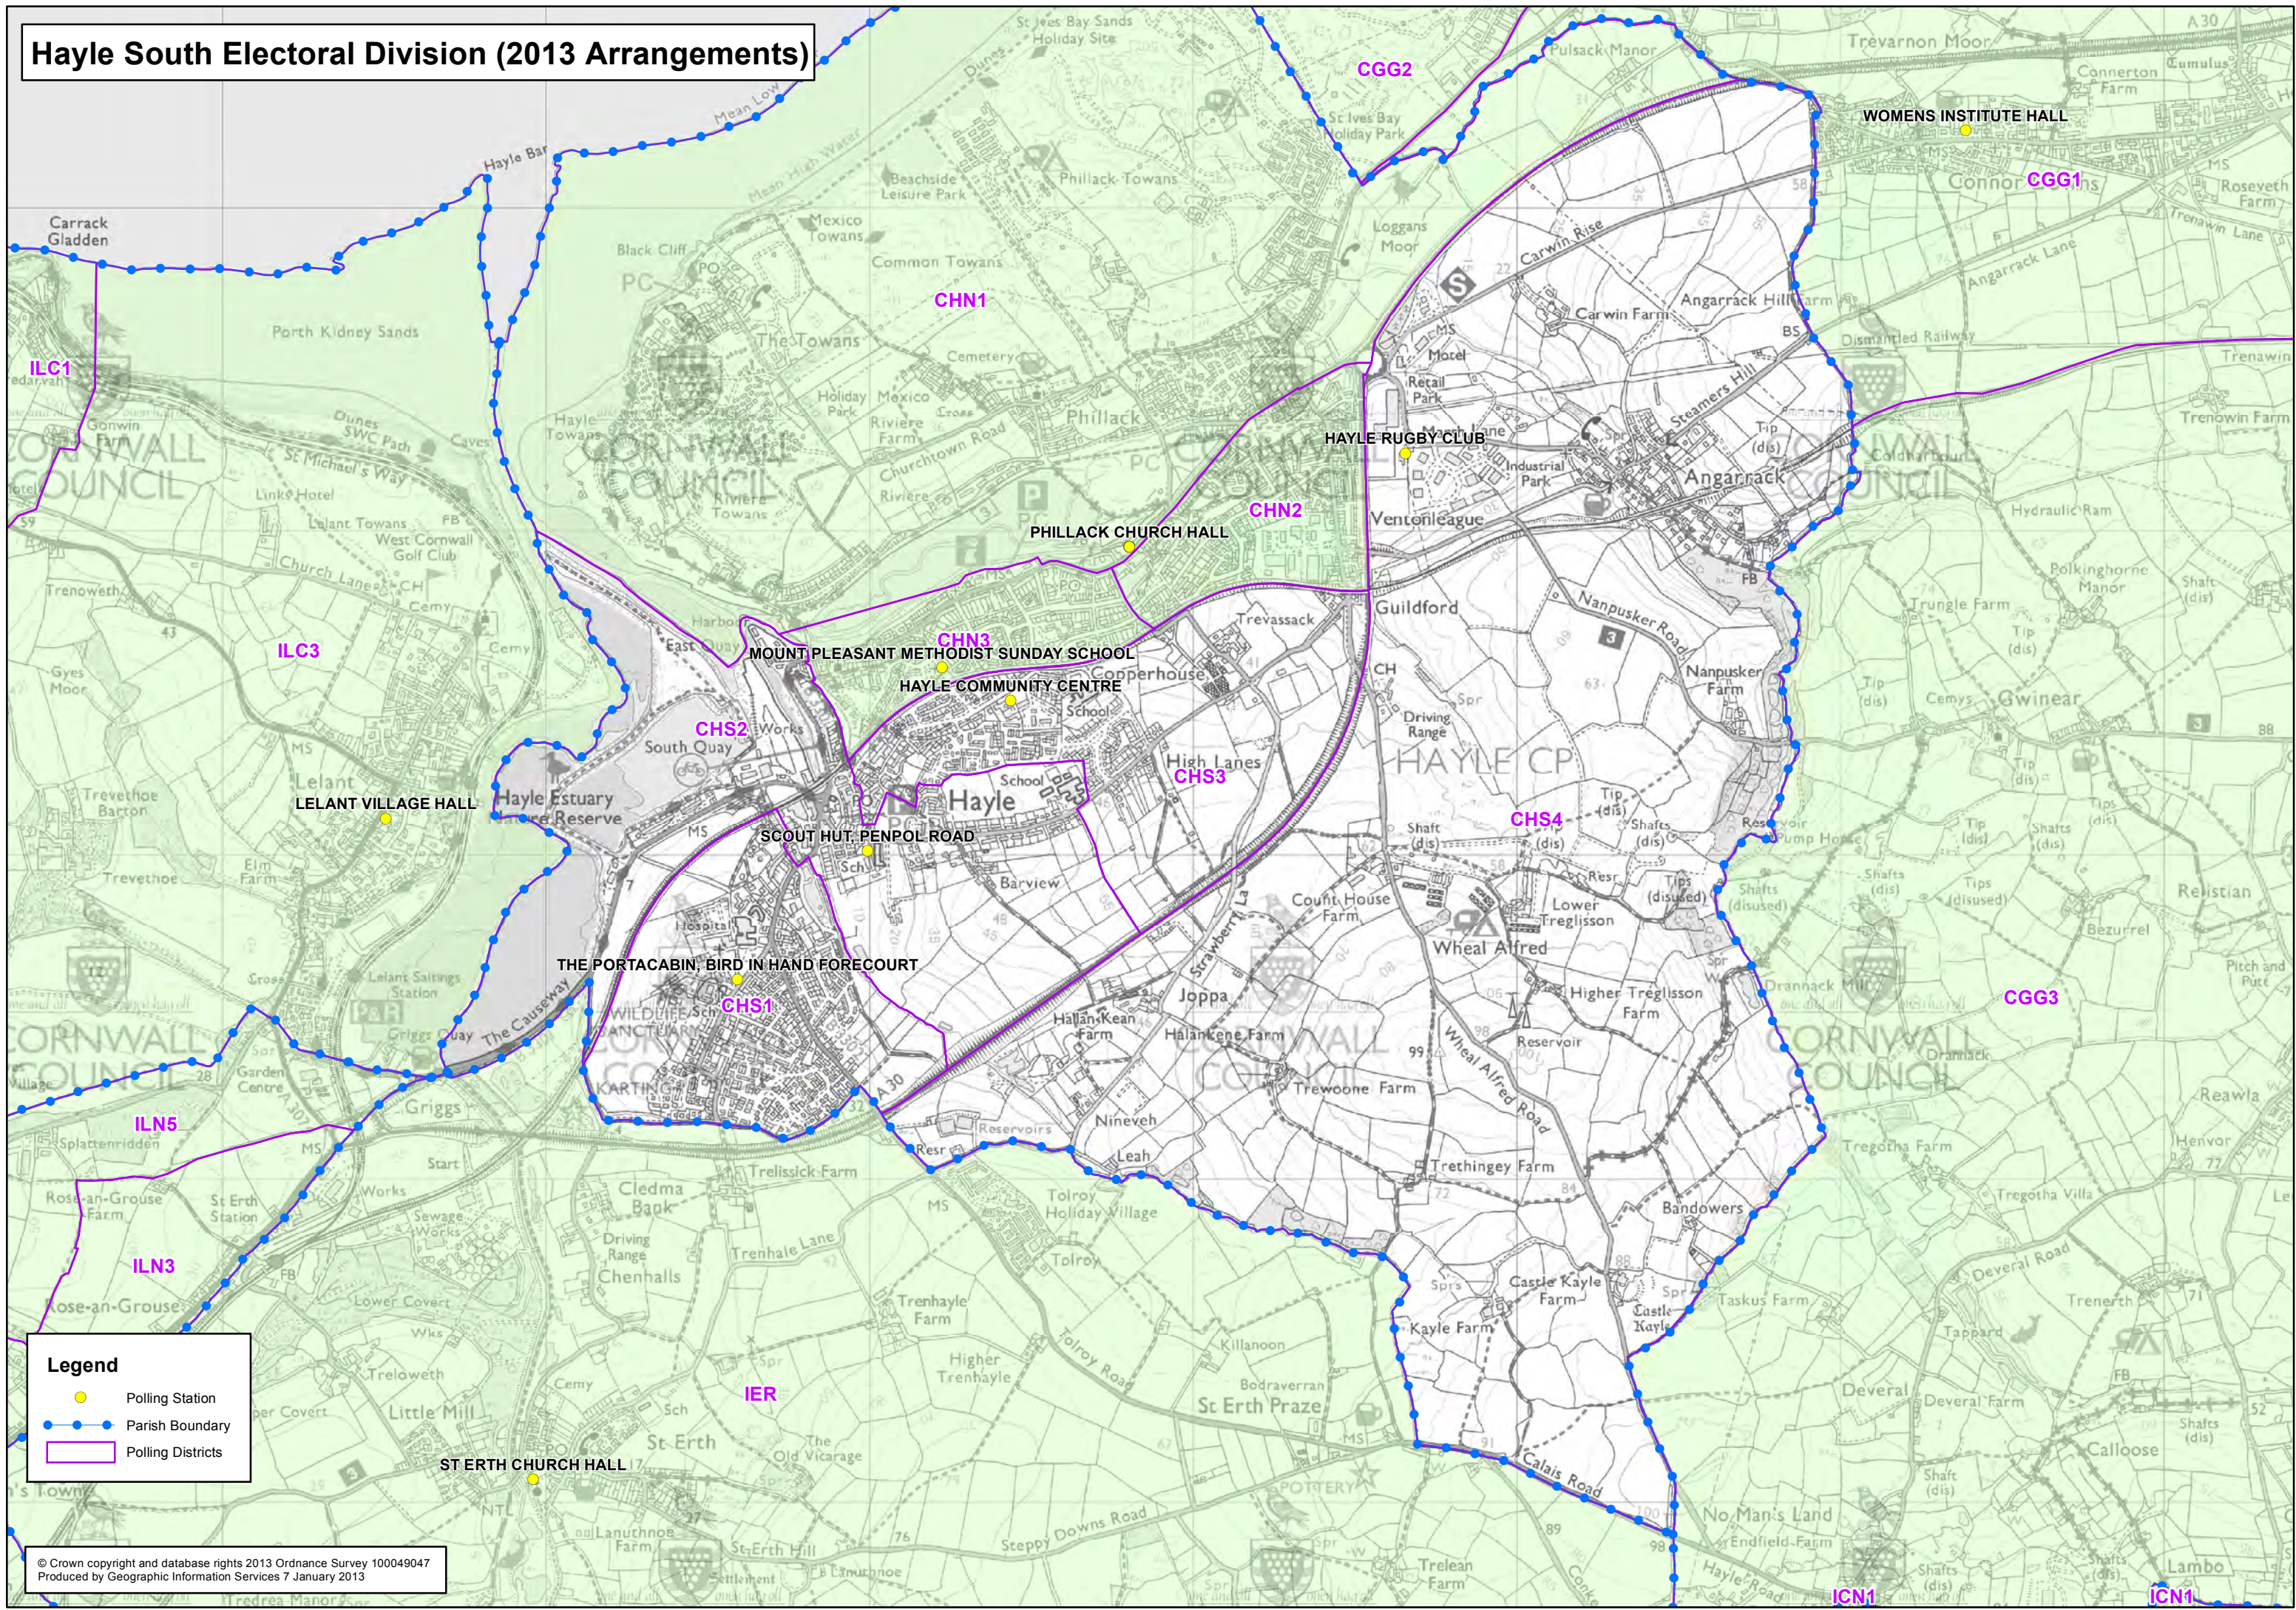

Hayle South Electoral Division (2013 Arrangements)

Legend

- Polling Station
- Parish Boundary
- Polling Districts