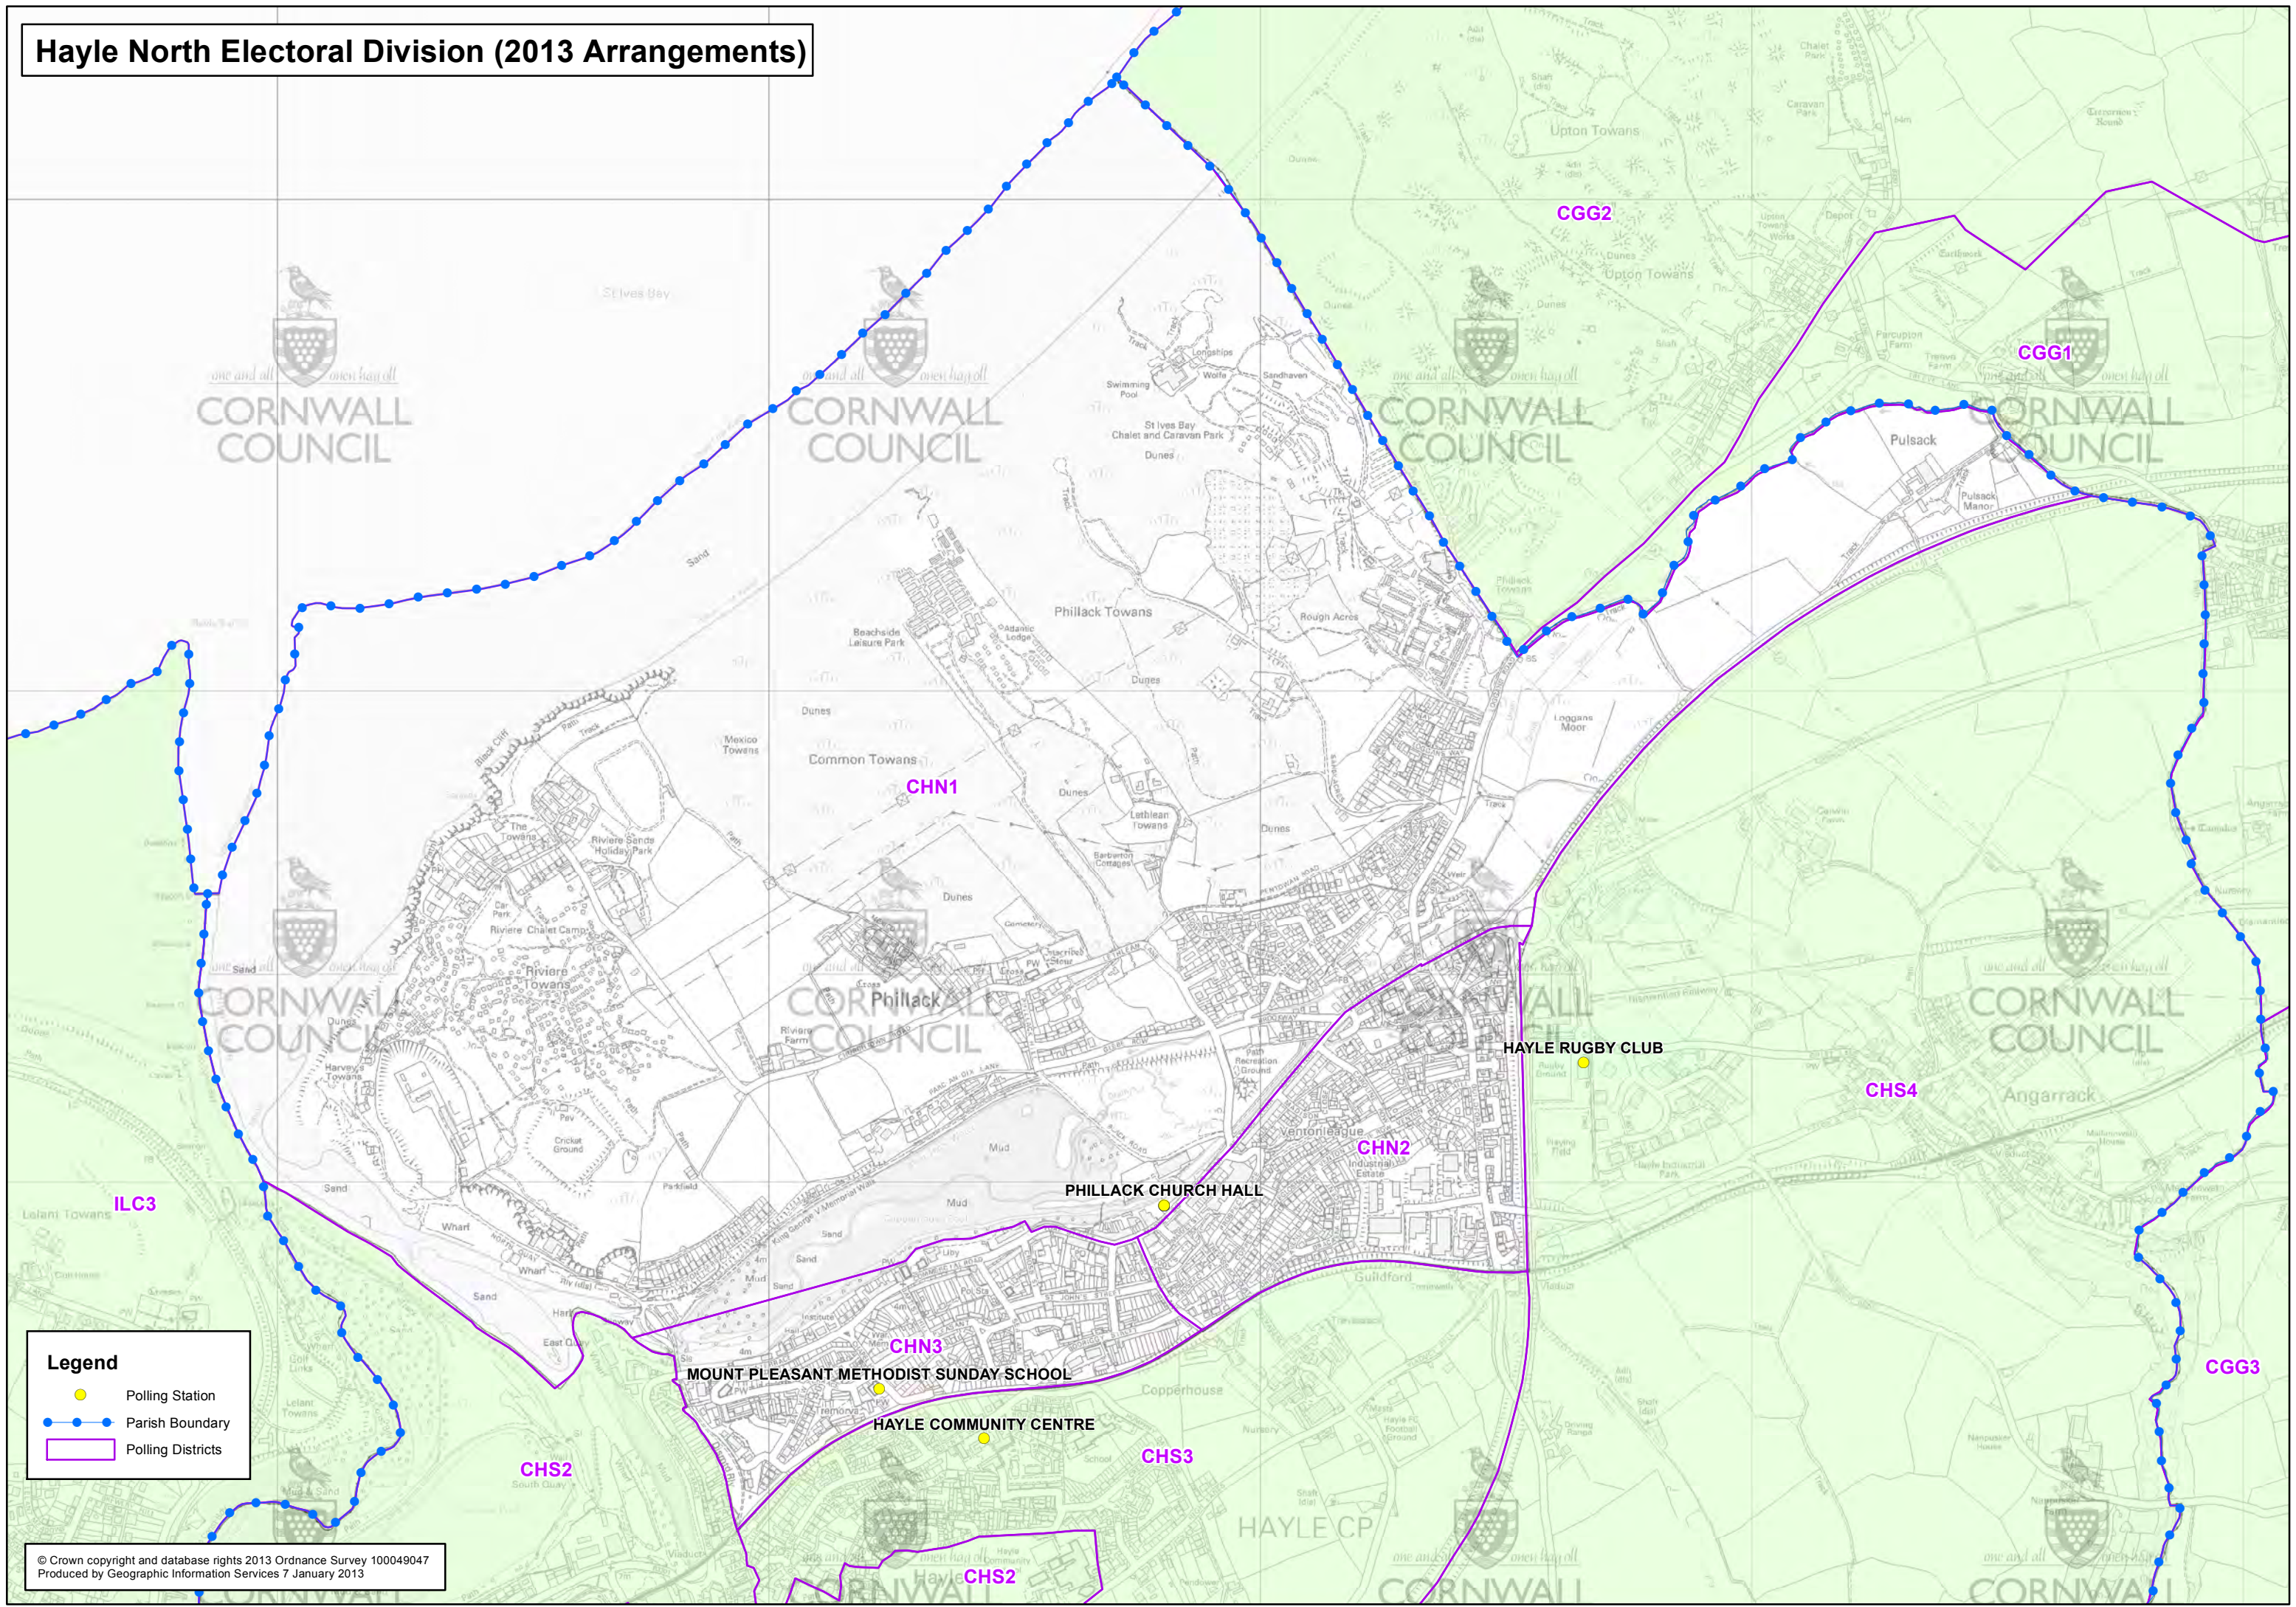

Hayle North Electoral Division (2013 Arrangements)

Legend

- Polling Station
- Parish Boundary
- Polling Districts