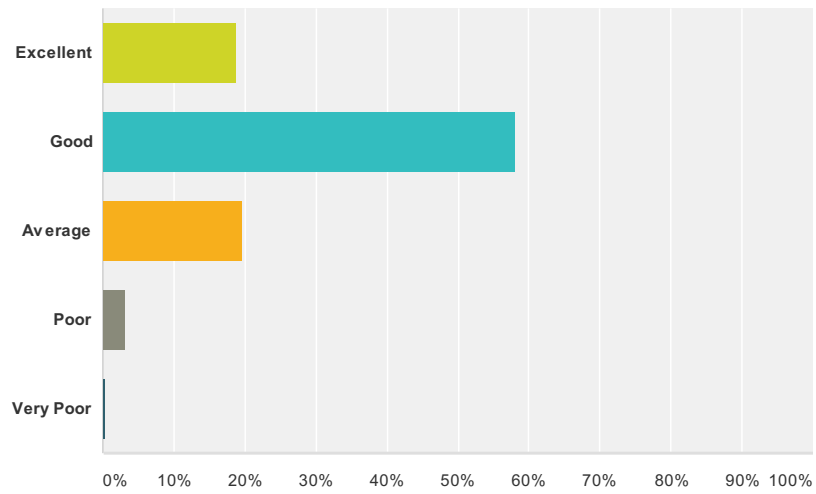

Hayle Neighbourhood Plan

Q2 How do you rate the quality of the environment in Hayle?

Answered: 421 Skipped: 9

Answer Choices	Responses
Excellent	18.76% 79
Good	57.96% 244
Average	19.71% 83
Poor	3.09% 13
Very Poor	0.48% 2
Total	421