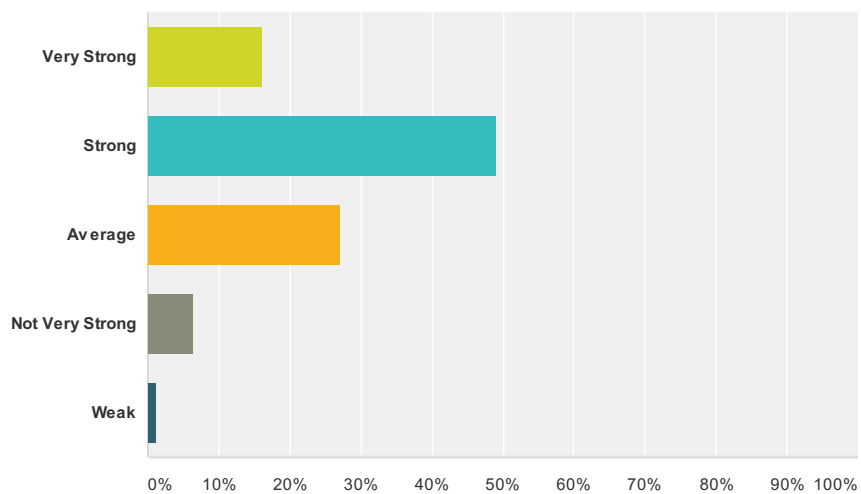

## Q3 In your opinion, how strong is the sense of community in Hayle?

Answered: 419 Skipped: 11

Answer Choices	Responses
Very Strong	15.99% 67
Strong	49.16% 206
Average	27.21% 114
Not Very Strong	6.44% 27
Weak	1.19% 5
<b>Total</b>	<b>419</b>